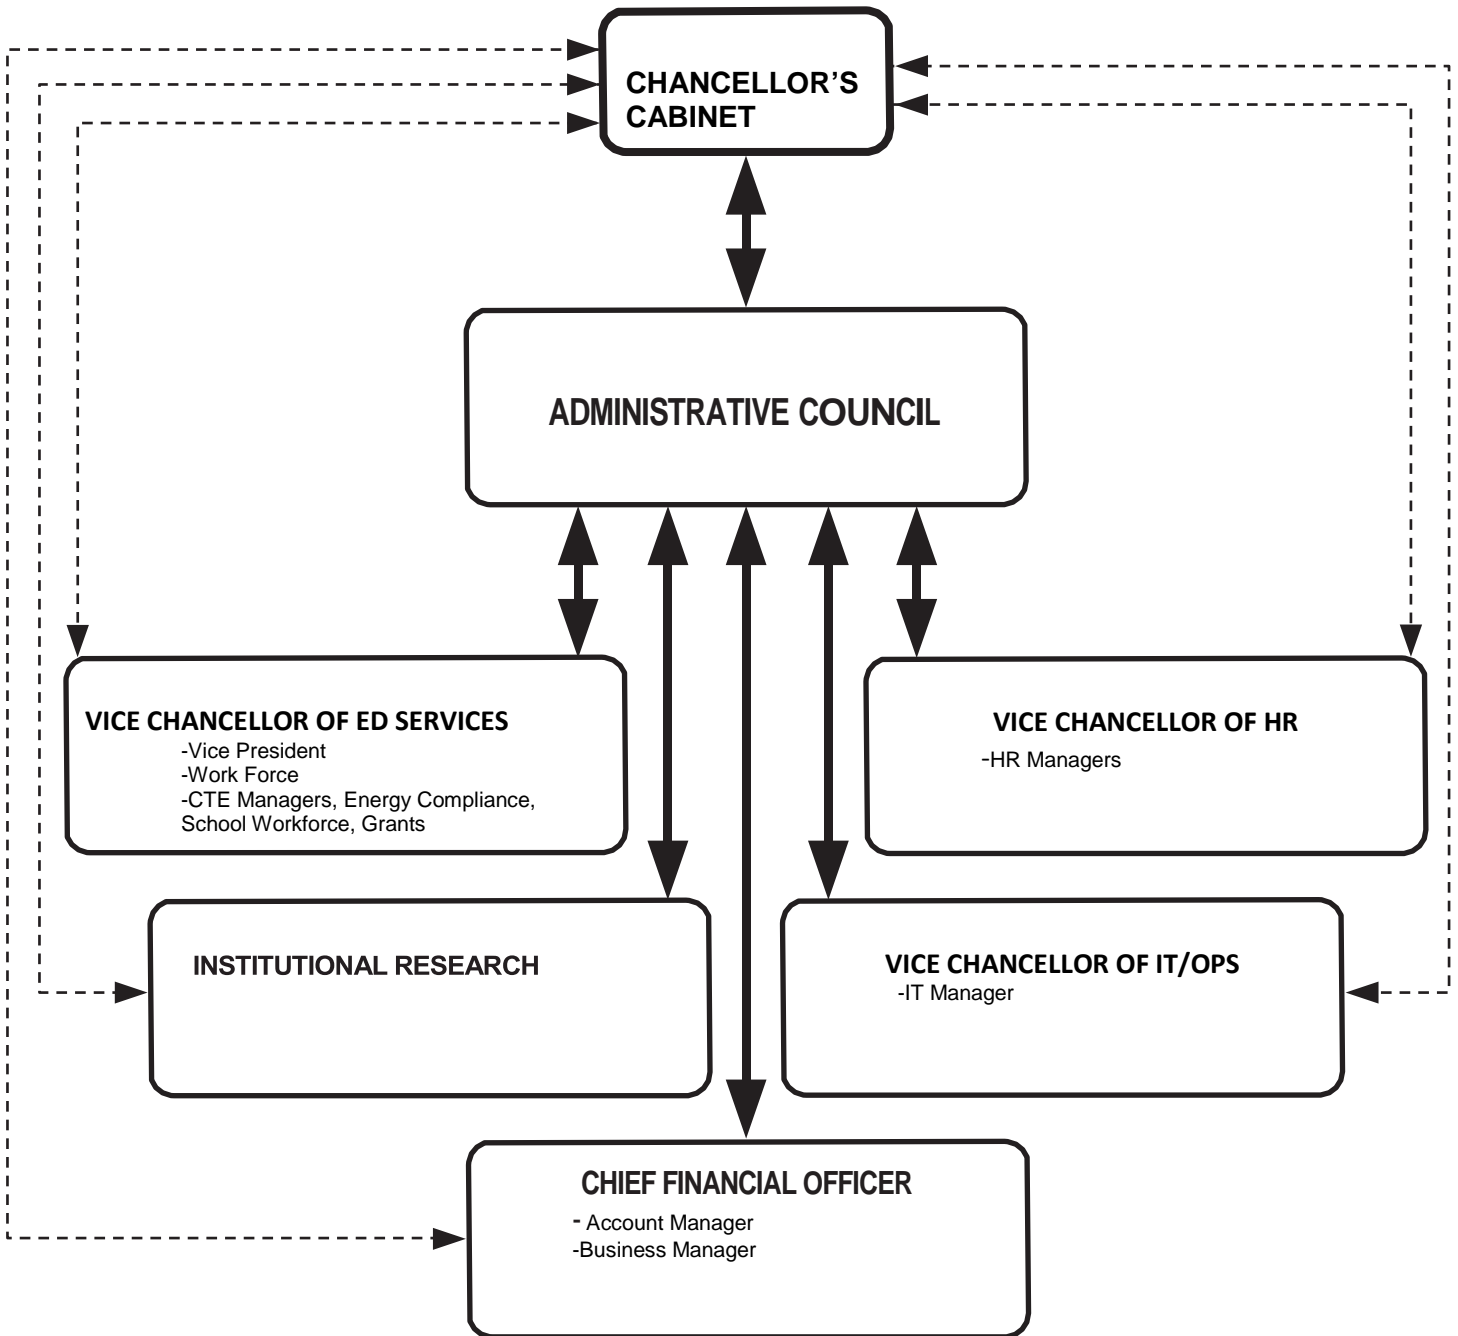

District Office Decision-Making Process Flow Chart

-DRAFT-7/23/15

Legend

Communication flow to/from Chancellor
Via Administrative Council Representatives

Recommendations/Input may also
Flow directly to/from Chancellor